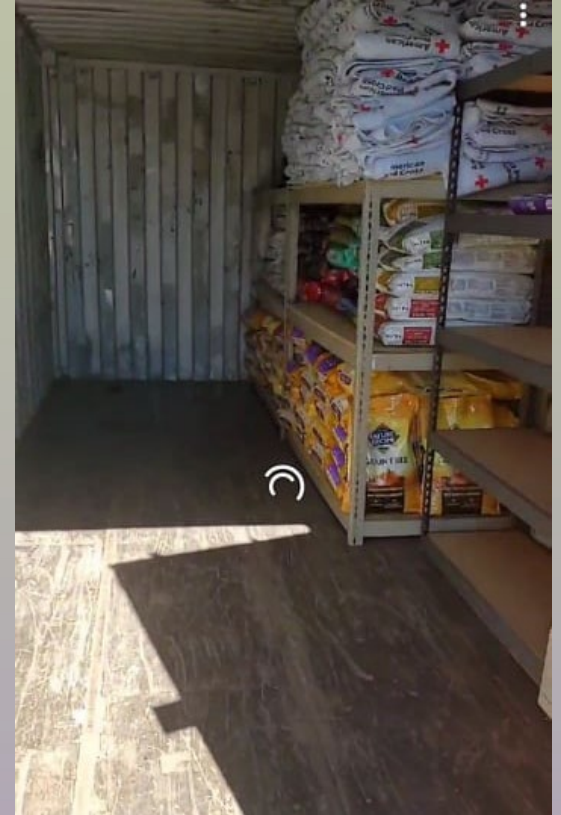

2021 Preparations: Supplies